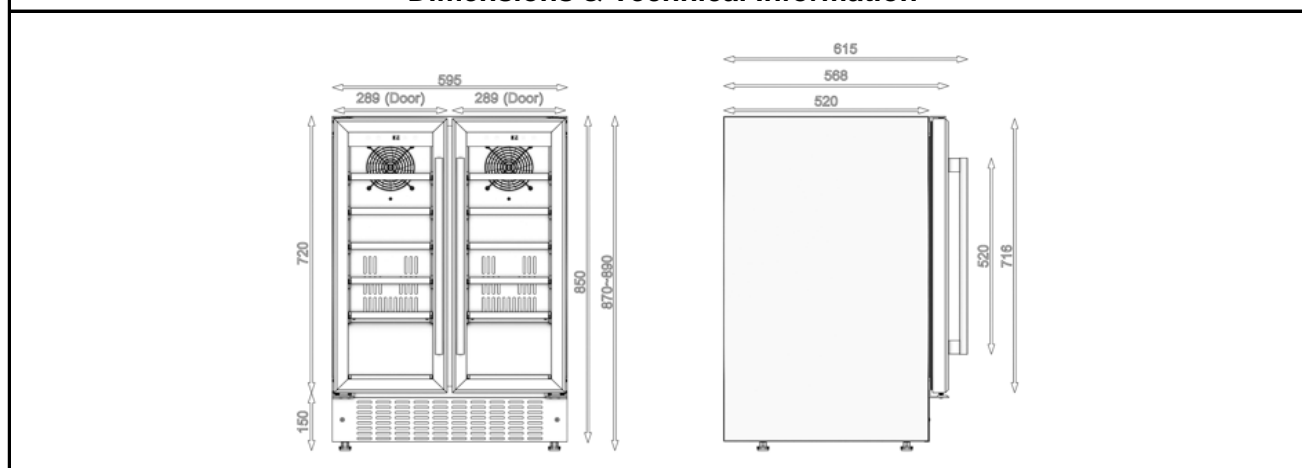

Appliance Data Sheet

Product Type	Wine Cooler
Product Code	WRWC60DDBK
	Product Description
	60cm Double Door Dual Zone Wine Cooler
	

Features / Specification

Barcode	8422248615181
Colour	Black Door
Wine Cooler Width	600mm
Bottle Capacity	36
Auto Defrost	Yes
Internal Light	LED Interior Light
LED Display	Yes
Controls	Touch LED Control
Noise Level	39dB
Adjustable Digital Thermostat	Yes
Temperature Range °C	5-22°C
Cooling System	Compressor Technology
Maximum Load	0.8A
Adjustable Feet	Yes
Shelf Type	Wooden Shelves

Dimensions & Technical Information

Product Dimensions width x depth x height	595x570x870 mm
Packed Dimensions width x depth x height	660x625x930 mm
Product Weight (kg)	51kg Packed / 46kg Unpacked